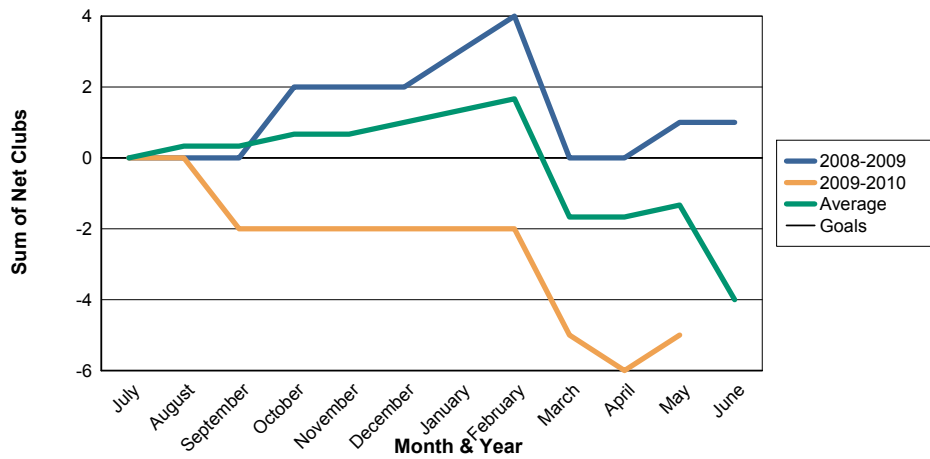

Sum of Net Clubs/ Month & Year

For District 118 U