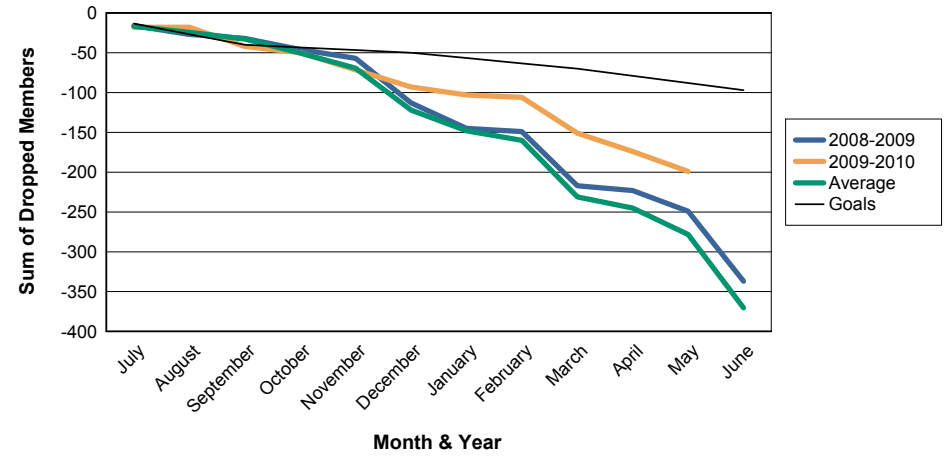

For District 118 U

Sum of Charter Members/ Month & Year

For District 118 U

3 Year Comparisons for GMT Constitutional Area 4

By GMT District

As of May 2010

Sum of New Members/ Month & Year

For District 118 U

Sum of Dropped Members/ Month & Year

For District 118 U

Sum of Net Members/ Month & Year

For District 118 U