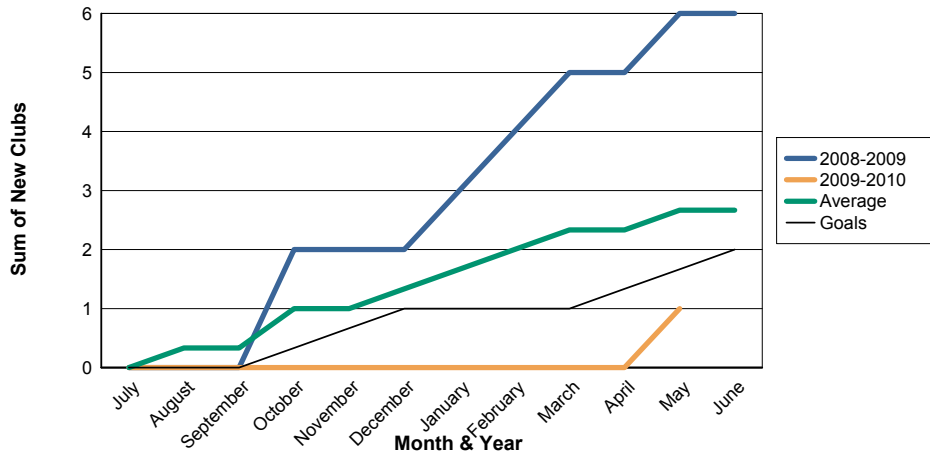

3 Year Comparisons for GMT Constitutional Area 4

By GMT District

As of May 2010

Sum of New Clubs/ Month & Year

For District 118 U

Sum of Dropped Clubs/ Month & Year

For District 118 U

Sum of Net Clubs/ Month & Year