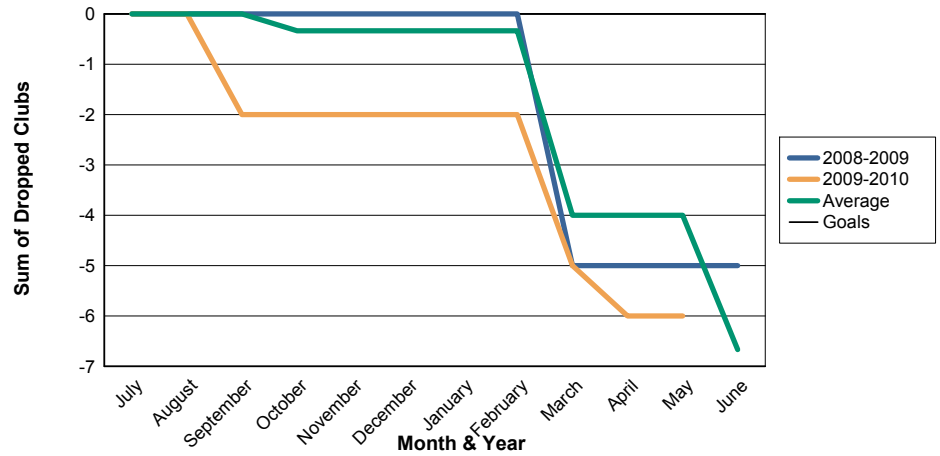

3 Year Comparisons for GMT Constitutional Area 4

By GMT District

As of May 2010

Sum of New Clubs/ Month & Year

For District 118 U

Sum of Dropped Clubs/ Month & Year

For District 118 U

Sum of Net Clubs/ Month & Year