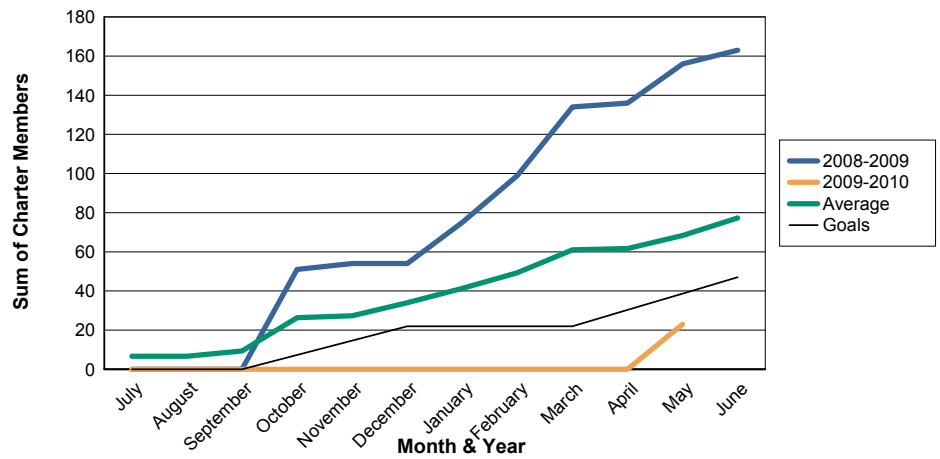

Sum of Charter Members/ Month & Year

For District 118 U