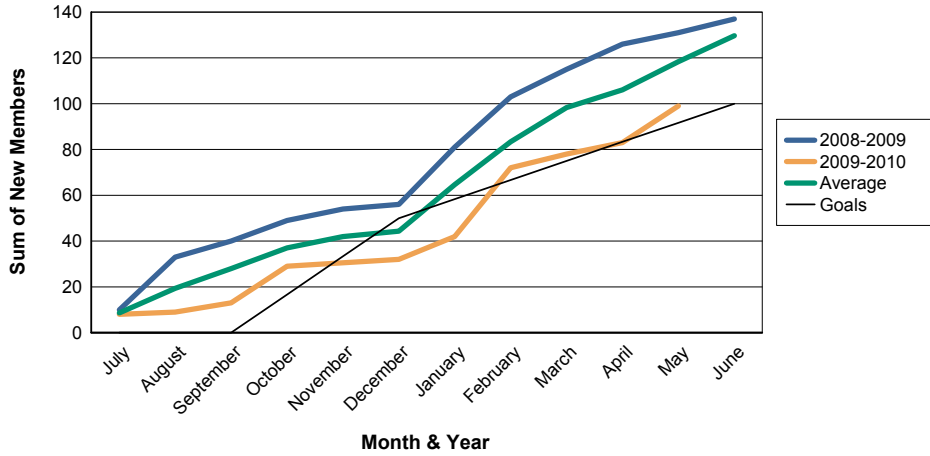

For District 118 U

Sum of Charter Members/ Month & Year

For District 118 U

3 Year Comparisons for GMT Constitutional Area 4

By GMT District

As of May 2010

Sum of New Members/ Month & Year

For District 118 U

Sum of Dropped Members/ Month & Year

For District 118 U

Sum of Net Members/ Month & Year

For District 118 U